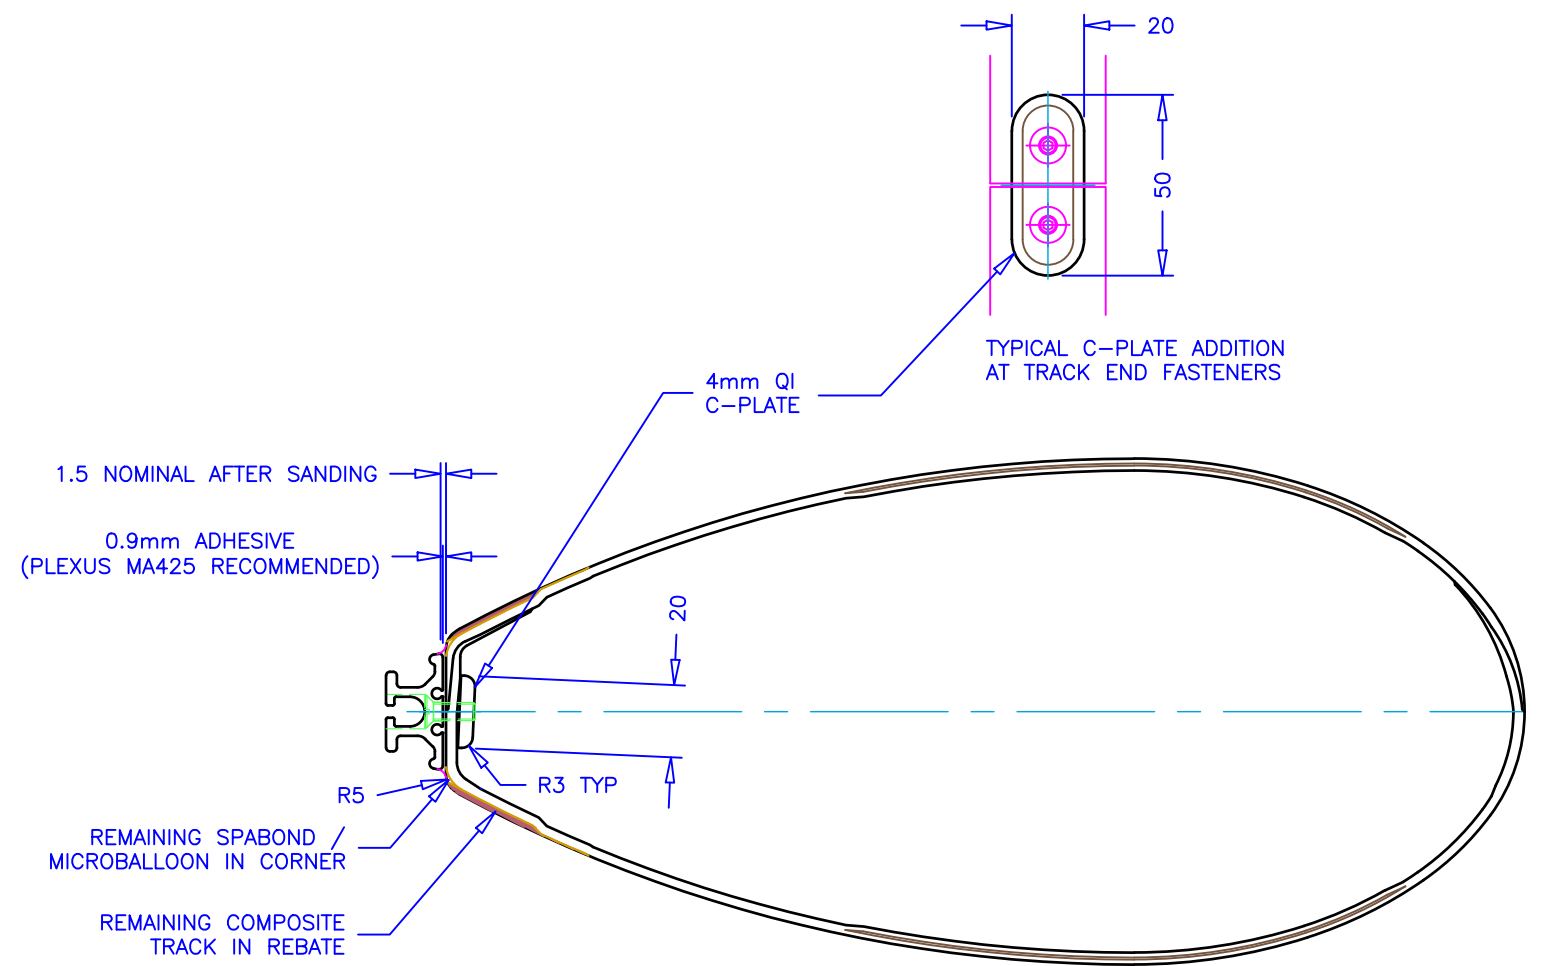

PROCEDURE

1) TAPE OFF THE EXTENTS OF THE GLUED SURFACE TO ENSURE NO GLUE LANDS UP IN UNWANTED AREAS. ADD TAPE TO EDGES OF TRACK.
2) SCUFF THE BACK EDGE OF THE TRACK TO ENSURE A GOOD BONDING SURFACE.
3) CLEAN BONDING SURFACES WITH ACETONE. ENSURE BOTH SURFACES ARE CLEAN AND DRY.
4) PLACE $\emptyset 0.9 \times 25\text{mm}$ LONG Ti WELDING ROD AT 250mm SPACING ALONG THE LENGTH OF THE MAST. SPACERS ARE KEPT IN PLACE WITH SUPER GLUE
5) APPLY PLEXUS 425 ADHESIVE TO BOTH BONDING SURFACES 3-5mm THICK USING AN ADHESIVE GUN. SMOOTH OVER EVENLY WITH A SPATULA.
6) PLACE TRACK ON THE MAST, AND PRESS EVENLY OVER THE LENGTH. ENSURE AN EVEN OOZE OF GLUE AROUND THE PERIMETER OF THE TRACK.

TRACK FASTENING DETAIL
SCALE: 1:2