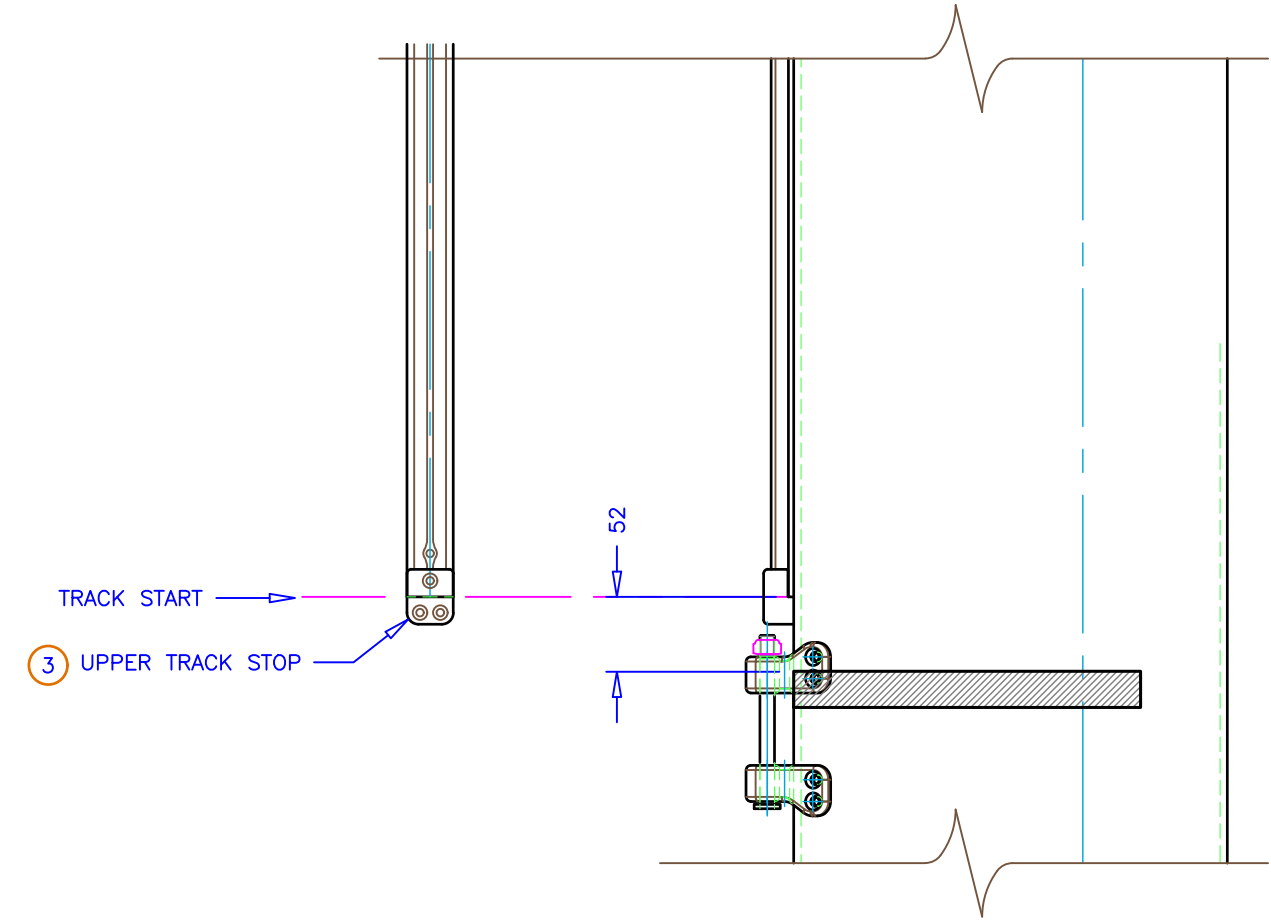

DESIGN BOM					
ITEM	DESCRIPTION	PART No.	REV	QTY	
1	COMBO TRACK 3M ANTAL HS22	170-0396	-	6	EA
2	COMBO TRACK JOINT STEEL PINS HS22.02	170-0394	-	6	EA
3	COMBO TRACK END FITTING HS22.03	170-0395	-	2	EA
4	COMBO TRACK GATE HS22.06	170-1782	-	1	EA

PROCEDURE

1) TAPE OFF THE EXTENTS OF THE GLUED SURFACE TO ENSURE NO GLUE LANDS UP IN UNWANTED AREAS. ADD TAPE TO EDGES OF TRACK.
2) SCUFF THE BACK EDGE OF THE TRACK TO ENSURE A GOOD BONDING SURFACE.
3) CLEAN BONDING SURFACES WITH ACETONE. ENSURE BOTH SURFACES ARE CLEAN AND DRY.
4) PLACE $\emptyset 0.9 \times 25\text{mm}$ LONG Ti WELDING ROD AT 250mm SPACING ALONG THE LENGTH OF THE MAST. SPACERS ARE KEPT IN PLACE WITH SUPER GLUE
5) APPLY PLEXUS 425 ADHESIVE TO BOTH BONDING SURFACES 3-5mm THICK USING AN ADHESIVE GUN. SMOOTH OVER EVENLY WITH A SPATULA.
6) PLACE TRACK ON THE MAST, AND PRESS EVENLY OVER THE LENGTH. ENSURE AN EVEN OOZE OF GLUE AROUND THE PERIMETER OF THE TRACK.